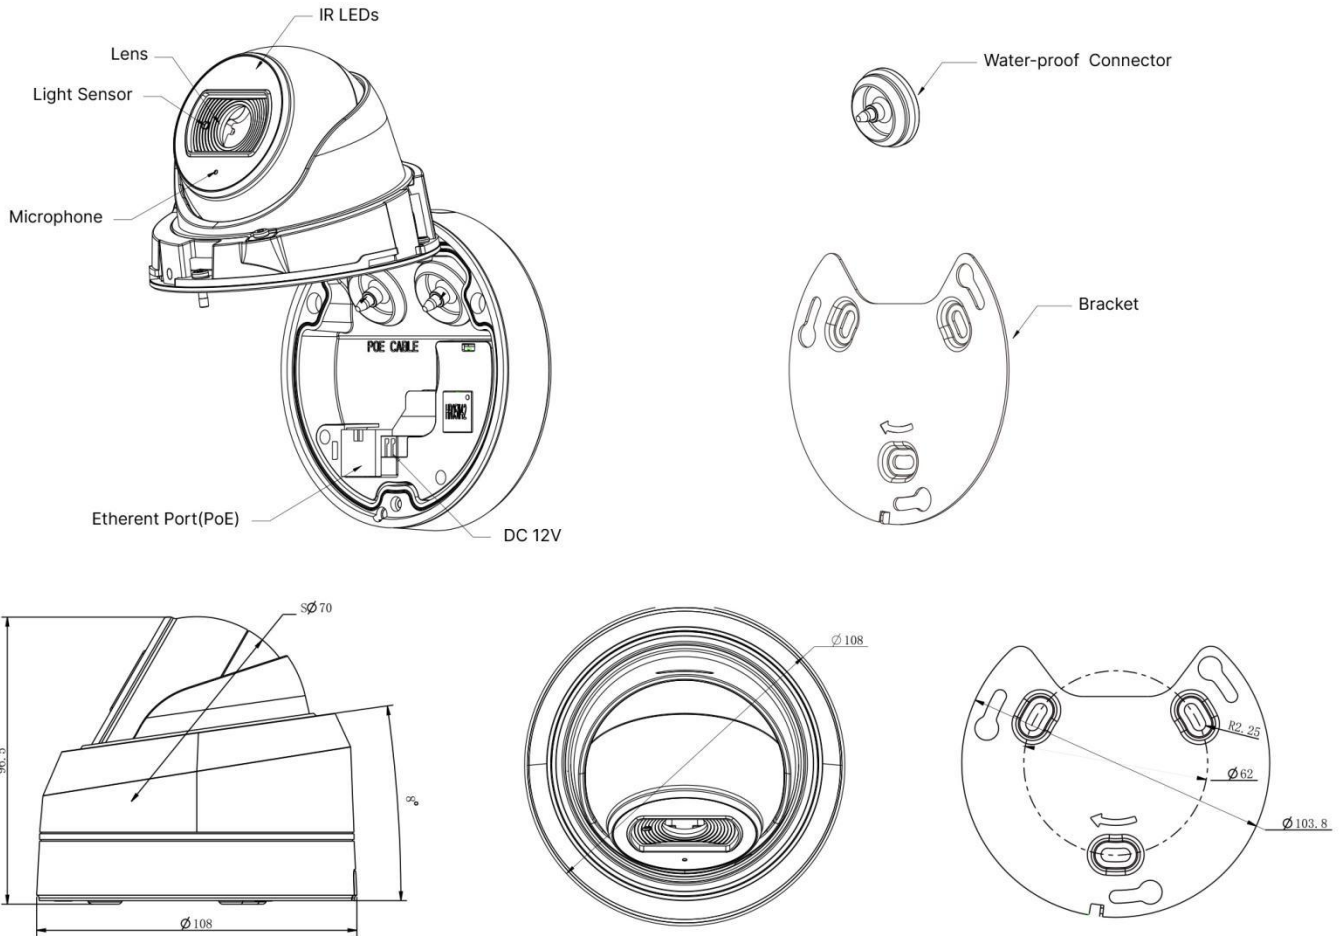

## Structure Diagrams

Units: mm

## Accessories Support

A01 Pole Mount

Weight: 720g  
Dimensions: 170\*51.5\*152.6mm

A03 External Corner Bracket

Weight: 900g  
Dimensions: 170\*152.5\*76.3mm

A71 Wall Mount

Weight: 530g  
Dimensions: 162\*124\*78 mm