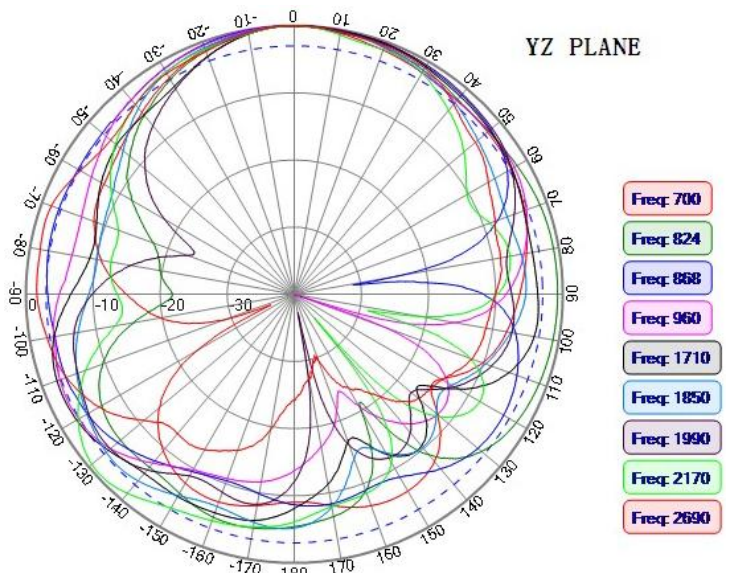

LTE Antenna

JIAXING JINCHANG ELECTRONIC TECHNOLOGY CO.,LTD

Add: 398#,Zhenye Road, South Street, Jiaxing, Zhejiang, China

Http:// www.jinchanggps.com

E-mail:jcgps@vip.163.com

Tel: 86-0573-83692157/83692605/83958637 Fax:86-0573-83958635