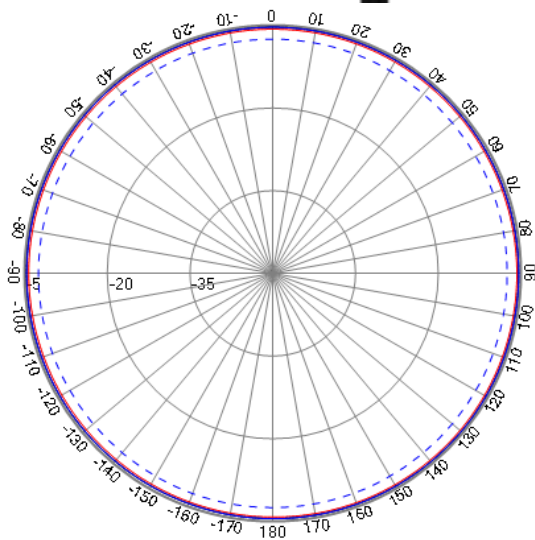

Environmental	Operating Temperature	-40°C~+85°C
	Relative Humidity	Up to 95%
	Ingress Protection	IP67(exclude cable outlet)
	Vibration	10 to 1000Hz G=28.7m/s²
	Environmentally Friendly	ROHS Compliant
	Package	12pcs in 49.5*22*27cm carton,7kgs

Radiation Pattern

GNSS Antenna

XY-PLANE

Freq: 1602

Freq: 1561

Freq: 1575

JIAXING JINCHANG ELECTRONIC TECHNOLOGY CO.,LTD

Add: 398#,Zhenye Road, South Street, Jiaxing, Zhejiang, China

Http:// www.jinchanggps.com

E-mail:jcgps@vip.163.com

Tel: 86-0573-83692157/83692605/83958637 Fax:86-0573-83958635