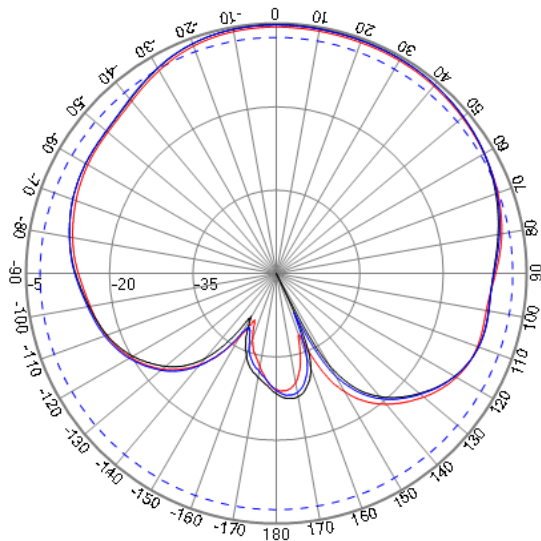

XZ-PLANE

Freq: 1602

Freq: 1561

Freq: 1575