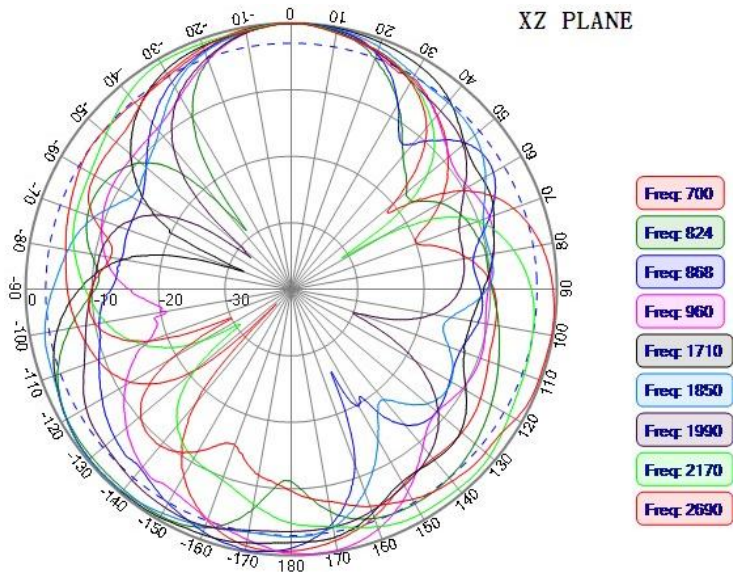

LTE Antenna

JIAXING JINCHANG ELECTRONIC TECHNOLOGY CO.,LTD

Add: 398#,Zhenye Road, South Street, Jiaxing, Zhejiang, China

Http:// www.jinchanggps.com

E-mail:jcgps@vip.163.com

Tel: 86-0573-83692157/83692605/83958637 Fax:86-0573-83958635