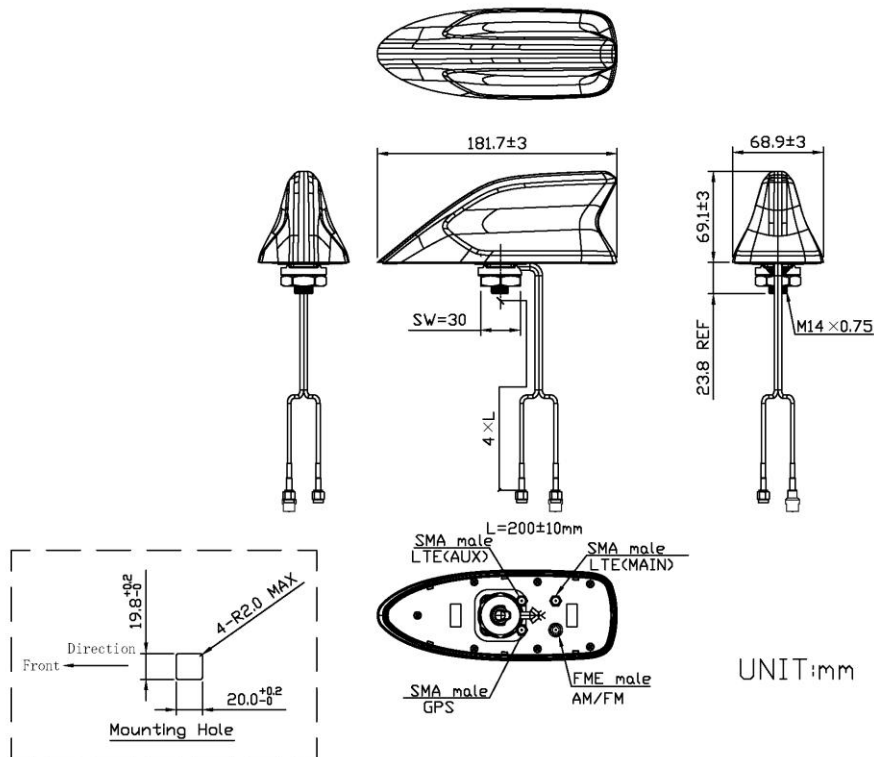

JIAXING JINCHANG ELECTRONIC TECHNOLOGY CO.,LTD

Add: 398#,Zhenye Road, South Street, Jiaxing, Zhejiang, China

Http:// www.jinchanggps.com

E-mail:jcgps@vip.163.com

Tel: 86-0573-83692157/83692605/83958637 Fax:86-0573-83958635