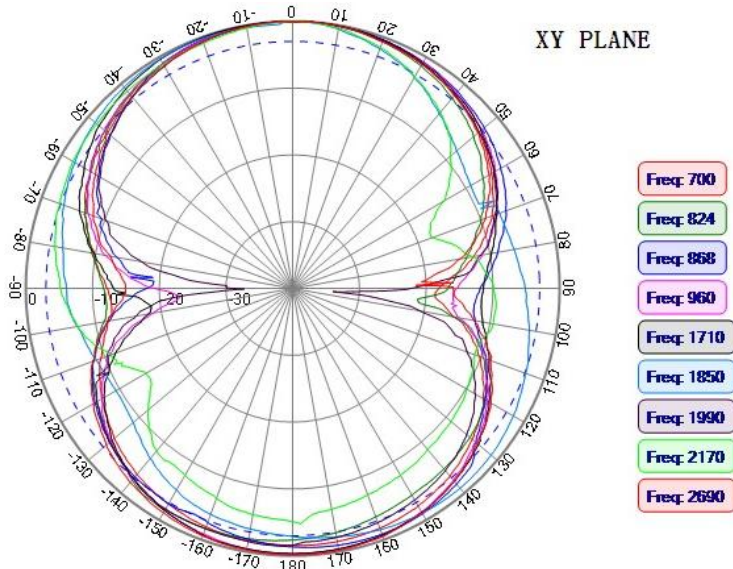

LTE Antenna

JIAXING JINCHANG ELECTRONIC TECHNOLOGY CO.,LTD

Add: 398#,Zhenye Road, South Street, Jiaxing, Zhejiang, China

Http:// www.jinchanggps.com

E-mail:jcgps@vip.163.com

Tel: 86-0573-83692157/83692605/83958637 Fax:86-0573-83958635