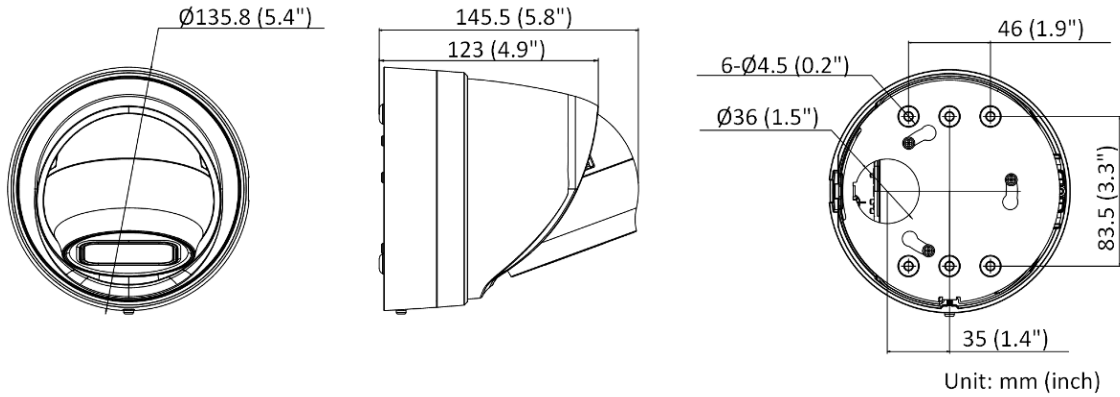

▪ **Available Model**

DS-2CD2H46G2-IZS (2.8 to 12 mm)

▪ **Dimension**

▪ **Accessory**

▪ **Optional**

DS-1476ZJ-SUS Corner Mount	DS-1473ZJ-135B Wall Mount	DS-1475ZJ-SUS Vertical Pole Mount	DS-1473ZJ-135 Wall Mount	DS-1471ZJ-135 Pendant Mount