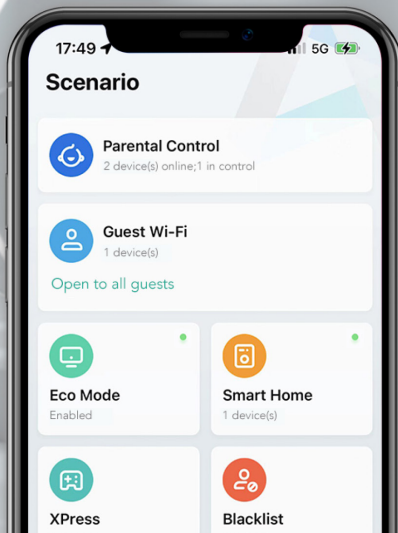

Three-bar Signal Indicator Guides You to Find the Best Spot

EW300R clearly shows you the signal strength and guides you the best spot to position the repeater, while others only give you the "Yes or No" answer.

Highlight Features

Flexible Placement, One-click Connection

Press the WPS button on existing router and on EW300R within 2 minutes to easily connect to the network

More Wireless Mode Options, Meet All Your Needs

AP Mode for Work
More stable and reliable

Repeater mode for entertainment
More flexible and chill

Take Control of Your Home network at Your Fingertips

Set up your home network in **Reyee Router App** in two minutes. More **Life-time Free** functions are waiting for you to Explore, Experience, Expect.

- Remote Management
- Parental Control
- Guest Wi-Fi

Specifications

Basic

Dimensions (W×D×H)	92 mm x 70 mm x 38 mm (3.62 in. × 2.76 in. × 1.50 in. antennas not included)
Weight	0.14 kg (packages not included)
Wi-Fi Standards	Wi-Fi 4 (802.11n)
MIMO	2.4 GHz, 2×2, MIMO
Max. Wi-Fi Speed	2.4 GHz: 300 Mbps
Channel Width	2.4 GHz: Auto/20/40 MHz
Antennas	2
Antennas Type	External Omnidirectional
Antenna Gain	2.4 GHz: 4 dBi
WAN Port	1×10/100 Base-T WAN/LAN
LAN Ports	\
Recommended Users	8
Max. Users	16
Power Supply	100-240V~50/60Hz 0.5A
Power Consumption	≤12W
Operation Frequency Bands	802.11b/g/n: 2.412 GHz to 2.472 GHz country-specific restrictions apply
Transmit Power	<20 dBm (2.4 GHz) country-specific restrictions apply
Operating Temperature	-10 °C to +45 °C (14 °F to 113 °F)
Operating Humidity	5% to 95% Noncondensing
Certifications	CE,RoHS