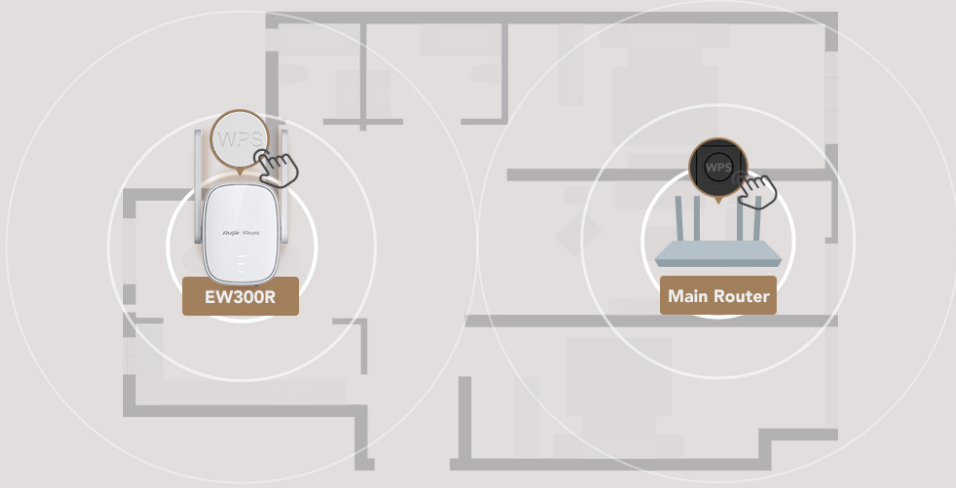

Highlight Features

Flexible Placement, One-click Connection

Press the WPS button on existing router and on EW300R within 2 minutes to easily connect to the network