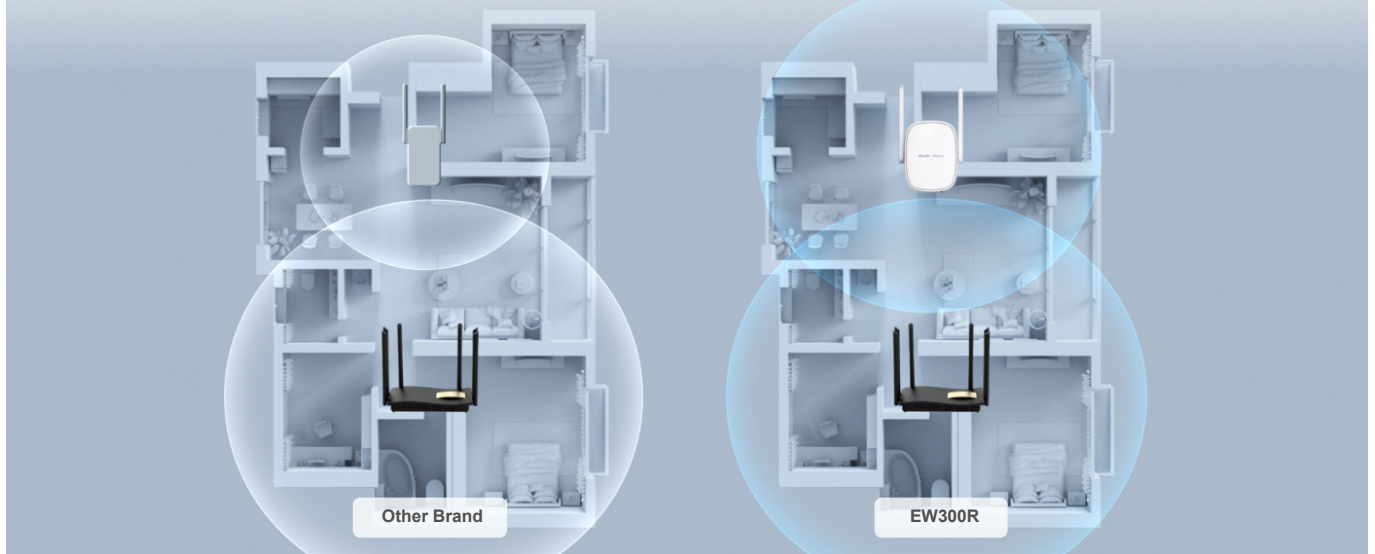

RG-EW300R

300Mbps Wi-Fi Extender

DATASHEET

Highlights

- Plug and play, easy and strong
- Two built-in signal amplifiers boost 1.5X signal strength
- Three-bar signal indicator guides you to find the best spot
- Flexible placement, one-click connection
- Take control of your home network at your fingertips

Highlight Features

RG-EW300R

Plug and Play Easy and Strong

300Mbps Wi-Fi Repeater

More Powerful than You Expect

Two built-in signal amplifiers boost 2X signal strength

Other Brand

EW300R

Three-bar Signal Indicator Guides You to Find the Best Spot

EW300R clearly shows you the signal strength and guides you the best spot to position the repeater, while others only give you the "Yes or No" answer.

Highlight Features

Flexible Placement, One-click Connection

Press the WPS button on existing router and on EW300R within 2 minutes to easily connect to the network

More Wireless Mode Options, Meet All Your Needs