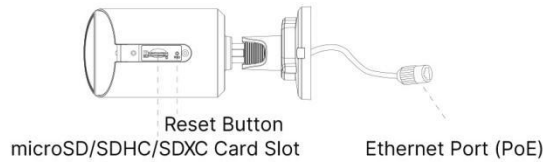

AI Color⁺ Vandal-proof Mini Bullet Network Camera

Interface	Ethernet	1*RJ45 10M/100M Ethernet Port		
Network	Network Storage	NAS(Support NFS, SMB/CIFS), ANR		
	Protocol	IPv4/IPv6, ARP, TCP, UDP, RTCP, RTP, RTSP, RTMP, HTTP, HTTPS, DNS, DDNS, DHCP, FTP, NTP, SMTP, SNMP, UPnP, Bonjour, SIP, PPPoE, VLAN, 802.1x, QoS, IGMP, ICMP, SSL		
Intelligent Analytics	Video Analysis	Region Entrance, Region Exiting, Advanced Motion Detection, Tamper Detection, Line Crossing, Loitering, Object Left, Object Removed		
System	Storage	Support microSD/SDHC/SDXC Card Local Storage, up to 256G		
	Advanced Function	BLC, HLC, 2D DNR, 3D DNR, Defog, AWB, IP Address Filtering, AGC, Anti-flicker, Corridor Mode, Deblur		
	SIP/VoIP Support	Yes, Voice & Video-over-IP		
	Event Trigger	Motion Detection, Network Disconnection, etc.		
	Event Action	FTP Upload, SMTP Upload, SD Card Record, SIP Phone, HTTP Notification, etc.		
	System Compatibility	ONVIF Profile G & Q & S & T, API		
General	Working Temperature	-40°C~60°C		
	Working Humidity	0~90%(Non-condensing)		
	Power Supply	PoE (802.3af)		
	Power Consumption	3W MAX 5W MAX (With White LED on)	3W MAX 5W MAX (With White LED on)	4W MAX 6W MAX (With White LED on)
	Weather Proof	Up to IP67-rated for Weather-resistant Performance		
	Housing	Vandal-proof IK10-rated Metal Housing		
	Weight	610g (Junction Box Version) / 450g (Cable Out Version)		
	Dimensions	97mmX74mmX180mm (Junction Box Version) / 64mmX64mmX160mm (Cable Out Version)		
	Warranty	3/5 Years		

AI Color⁺ Vandal-proof Mini Bullet Network Camera

Structure Diagrams

Junction Box Version

Cable Out Version

Units: mm

Accessories Support

A01 Pole Mount

Weight: 720g
Dimensions: 170*51.5*152.6mm

A03 External Corner Bracket

Weight: 900g
Dimensions: 170*152.5*76.3mm

Milesight | www.milesight.com

Contact Us: sales@milesight.com support@milesight.com

Add: 220 NE 51st Street, Oakland Park, Florida 33334, USA
Tel: +1-800-561-0485