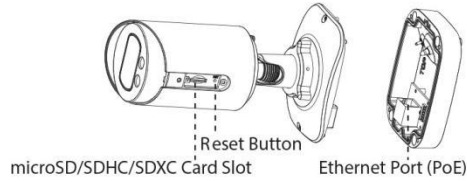

AI Color⁺ Vandal-proof Mini Bullet Network Camera

Interface	Ethernet	1*RJ45 10M/100M Ethernet Port		
Network	Network Storage	NAS(Support NFS, SMB/CIFS), ANR		
	Protocol	IPv4/IPv6, ARP, TCP, UDP, RTCP, RTP, RTSP, RTMP, HTTP, HTTPS, DNS, DDNS, DHCP, FTP, NTP, SMTP, SNMP, UPnP, Bonjour, SIP, PPPoE, VLAN, 802.1x, QoS, IGMP, ICMP, SSL		
Intelligent Analytics	Video Analysis	Region Entrance, Region Exiting, Advanced Motion Detection, Tamper Detection, Line Crossing, Loitering, Object Left, Object Removed		
System	Storage	Support microSD/SDHC/SDXC Card Local Storage, up to 256G		
	Advanced Function	BLC, HLC, 2D DNR, 3D DNR, Defog, AWB, IP Address Filtering, AGC, Anti-flicker, Corridor Mode, Deblur		
	SIP/VoIP Support	Yes, Voice & Video-over-IP		
	Event Trigger	Motion Detection, Network Disconnection, etc.		
	Event Action	FTP Upload, SMTP Upload, SD Card Record, SIP Phone, HTTP Notification, etc.		
	System Compatibility	ONVIF Profile G & Q & S & T, API		
General	Working Temperature	-40°C~60°C		
	Working Humidity	0~90%(Non-condensing)		
	Power Supply	PoE (802.3af)		
	Power Consumption	3W MAX 5W MAX (With White LED on)	3W MAX 5W MAX (With White LED on)	4W MAX 6W MAX (With White LED on)
	Weather Proof	Up to IP67-rated for Weather-resistant Performance		
	Housing	Vandal-proof IK10-rated Metal Housing		
	Weight	610g (Junction Box Version) / 450g (Cable Out Version)		
	Dimensions	97mmX74mmX180mm (Junction Box Version) / 64mmX64mmX160mm (Cable Out Version)		
	Warranty	3/5 Years		

AI Color⁺ Vandal-proof Mini Bullet Network Camera

Structure Diagrams

Junction Box Version

Cable Out Version

Units: mm

Accessories Support

A01 Pole Mount

Weight: 720g
Dimensions: 170*51.5*152.6mm