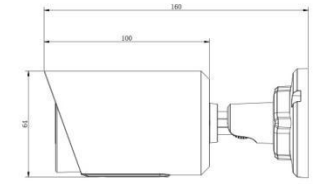

AI Color⁺ Vandal-proof Mini Bullet Network Camera

Structure Diagrams

Junction Box Version

Cable Out Version

Units: mm

Accessories Support

A01 Pole Mount

Weight: 720g
Dimensions: 170*51.5*152.6mm

A03 External Corner Bracket

Weight: 900g
Dimensions: 170*152.5*76.3mm

Milesight | www.milesight.com

Contact Us: sales@milesight.com support@milesight.com

Add: 220 NE 51st Street, Oakland Park, Florida 33334, USA
Tel: +1-800-561-0485