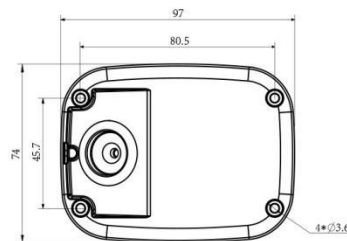

AI Color⁺ Vandal-proof Mini Bullet Network Camera

Interface	Ethernet	1*RJ45 10M/100M Ethernet Port		
Network	Network Storage	NAS(Support NFS, SMB/CIFS), ANR		
	Protocol	IPv4/IPv6, ARP, TCP, UDP, RTCP, RTP, RTSP, RTMP, HTTP, HTTPS, DNS, DDNS, DHCP, FTP, NTP, SMTP, SNMP, UPnP, Bonjour, SIP, PPPoE, VLAN, 802.1x, QoS, IGMP, ICMP, SSL		
Intelligent Analytics	Video Analysis	Region Entrance, Region Exiting, Advanced Motion Detection, Tamper Detection, Line Crossing, Loitering, Object Left, Object Removed		
System	Storage	Support microSD/SDHC/SDXC Card Local Storage, up to 256G		
	Advanced Function	BLC, HLC, 2D DNR, 3D DNR, Defog, AWB, IP Address Filtering, AGC, Anti-flicker, Corridor Mode, Deblur		
	SIP/VoIP Support	Yes, Voice & Video-over-IP		
	Event Trigger	Motion Detection, Network Disconnection, etc.		
	Event Action	FTP Upload, SMTP Upload, SD Card Record, SIP Phone, HTTP Notification, etc.		
	System Compatibility	ONVIF Profile G & Q & S & T, API		
General	Working Temperature	-40°C~60°C		
	Working Humidity	0~90%(Non-condensing)		
	Power Supply	PoE (802.3af)		
	Power Consumption	3W MAX 5W MAX (With White LED on)	3W MAX 5W MAX (With White LED on)	4W MAX 6W MAX (With White LED on)
	Weather Proof	Up to IP67-rated for Weather-resistant Performance		
	Housing	Vandal-proof IK10-rated Metal Housing		
	Weight	610g (Junction Box Version) / 450g (Cable Out Version)		
	Dimensions	97mmX74mmX180mm (Junction Box Version) / 64mmX64mmX160mm (Cable Out Version)		
	Warranty	3/5 Years		

AI Color⁺ Vandal-proof Mini Bullet Network Camera

Structure Diagrams

Junction Box Version

Cable Out Version

Units: mm

Accessories Support

A01 Pole Mount

Weight: 720g
Dimensions: 170*51.5*152.6mm

A03 External Corner Bracket

Weight: 900g
Dimensions: 170*152.5*76.3mm

Milesight | www.milesight.com

Contact Us: sales@milesight.com support@milesight.com

Add: 220 NE 51st Street, Oakland Park, Florida 33334, USA
Tel: +1-800-561-0485