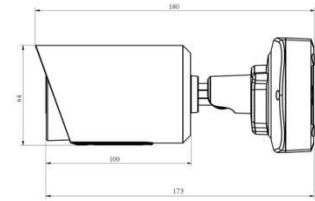

AI Color⁺ Vandal-proof Mini Bullet Network Camera

Interface	Ethernet	1*RJ45 10M/100M Ethernet Port		
Network	Network Storage	NAS(Support NFS, SMB/CIFS), ANR		
	Protocol	IPv4/IPv6, ARP, TCP, UDP, RTCP, RTP, RTSP, RTMP, HTTP, HTTPS, DNS, DDNS, DHCP, FTP, NTP, SMTP, SNMP, UPnP, Bonjour, SIP, PPPoE, VLAN, 802.1x, QoS, IGMP, ICMP, SSL		
Intelligent Analytics	Video Analysis	Region Entrance, Region Exiting, Advanced Motion Detection, Tamper Detection, Line Crossing, Loitering, Object Left, Object Removed		
System	Storage	Support microSD/SDHC/SDXC Card Local Storage, up to 256G		
	Advanced Function	BLC, HLC, 2D DNR, 3D DNR, Defog, AWB, IP Address Filtering, AGC, Anti-flicker, Corridor Mode, Deblur		
	SIP/VoIP Support	Yes, Voice & Video-over-IP		
	Event Trigger	Motion Detection, Network Disconnection, etc.		
	Event Action	FTP Upload, SMTP Upload, SD Card Record, SIP Phone, HTTP Notification, etc.		
	System Compatibility	ONVIF Profile G & Q & S & T, API		
General	Working Temperature	-40°C~60°C		
	Working Humidity	0~90%(Non-condensing)		
	Power Supply	PoE (802.3af)		
	Power Consumption	3W MAX 5W MAX (With White LED on)	3W MAX 5W MAX (With White LED on)	4W MAX 6W MAX (With White LED on)
	Weather Proof	Up to IP67-rated for Weather-resistant Performance		
	Housing	Vandal-proof IK10-rated Metal Housing		
	Weight	610g (Junction Box Version) / 450g (Cable Out Version)		
	Dimensions	97mmX74mmX180mm (Junction Box Version) / 64mmX64mmX160mm (Cable Out Version)		
	Warranty	3/5 Years		

AI Color⁺ Vandal-proof Mini Bullet Network Camera

Structure Diagrams

Junction Box Version

Cable Out Version

Units: mm

Accessories Support

A01 Pole Mount

Weight: 720g
Dimensions: 170*51.5*152.6mm

A03 External Corner Bracket

Weight: 900g
Dimensions: 170*152.5*76.3mm

Milesight | www.milesight.com

Contact Us: sales@milesight.com support@milesight.com

Add: 220 NE 51st Street, Oakland Park, Florida 33334, USA
Tel: +1-800-561-0485