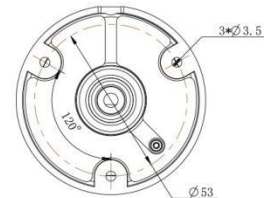

AI Color⁺ Vandal-proof Mini Bullet Network Camera

Interface	Ethernet	1*RJ45 10M/100M Ethernet Port		
Network	Network Storage	NAS(Support NFS, SMB/CIFS), ANR		
	Protocol	IPv4/IPv6, ARP, TCP, UDP, RTCP, RTP, RTSP, RTMP, HTTP, HTTPS, DNS, DDNS, DHCP, FTP, NTP, SMTP, SNMP, UPnP, Bonjour, SIP, PPPoE, VLAN, 802.1x, QoS, IGMP, ICMP, SSL		
Intelligent Analytics	Video Analysis	Region Entrance, Region Exiting, Advanced Motion Detection, Tamper Detection, Line Crossing, Loitering, Object Left, Object Removed		
System	Storage	Support microSD/SDHC/SDXC Card Local Storage, up to 256G		
	Advanced Function	BLC, HLC, 2D DNR, 3D DNR, Defog, AWB, IP Address Filtering, AGC, Anti-flicker, Corridor Mode, Deblur		
	SIP/VoIP Support	Yes, Voice & Video-over-IP		
	Event Trigger	Motion Detection, Network Disconnection, etc.		
	Event Action	FTP Upload, SMTP Upload, SD Card Record, SIP Phone, HTTP Notification, etc.		
	System Compatibility	ONVIF Profile G & Q & S & T, API		
General	Working Temperature	-40°C~60°C		
	Working Humidity	0~90%(Non-condensing)		
	Power Supply	PoE (802.3af)		
	Power Consumption	3W MAX 5W MAX (With White LED on)	3W MAX 5W MAX (With White LED on)	4W MAX 6W MAX (With White LED on)
	Weather Proof	Up to IP67-rated for Weather-resistant Performance		
	Housing	Vandal-proof IK10-rated Metal Housing		
	Weight	610g (Junction Box Version) / 450g (Cable Out Version)		
	Dimensions	97mmX74mmX180mm (Junction Box Version) / 64mmX64mmX160mm (Cable Out Version)		
	Warranty	3/5 Years		

AI Color⁺ Vandal-proof Mini Bullet Network Camera

Structure Diagrams

Junction Box Version

Cable Out Version

Units: mm

Accessories Support

A01 Pole Mount

Weight: 720g
Dimensions: 170*51.5*152.6mm

A03 External Corner Bracket

Weight: 900g
Dimensions: 170*152.5*76.3mm

Milesight | www.milesight.com

Contact Us: sales@milesight.com support@milesight.com

Add: 220 NE 51st Street, Oakland Park, Florida 33334, USA
Tel: +1-800-561-0485