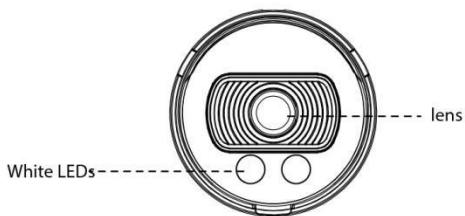

AI Color⁺ Vandal-proof Mini Bullet Network Camera

Interface	Ethernet	1*RJ45 10M/100M Ethernet Port		
Network	Network Storage	NAS(Support NFS, SMB/CIFS), ANR		
	Protocol	IPv4/IPv6, ARP, TCP, UDP, RTCP, RTP, RTSP, RTMP, HTTP, HTTPS, DNS, DDNS, DHCP, FTP, NTP, SMTP, SNMP, UPnP, Bonjour, SIP, PPPoE, VLAN, 802.1x, QoS, IGMP, ICMP, SSL		
Intelligent Analytics	Video Analysis	Region Entrance, Region Exiting, Advanced Motion Detection, Tamper Detection, Line Crossing, Loitering, Object Left, Object Removed		
System	Storage	Support microSD/SDHC/SDXC Card Local Storage, up to 256G		
	Advanced Function	BLC, HLC, 2D DNR, 3D DNR, Defog, AWB, IP Address Filtering, AGC, Anti-flicker, Corridor Mode, Deblur		
	SIP/VoIP Support	Yes, Voice & Video-over-IP		
	Event Trigger	Motion Detection, Network Disconnection, etc.		
	Event Action	FTP Upload, SMTP Upload, SD Card Record, SIP Phone, HTTP Notification, etc.		
	System Compatibility	ONVIF Profile G & Q & S & T, API		
General	Working Temperature	-40°C~60°C		
	Working Humidity	0~90%(Non-condensing)		
	Power Supply	PoE (802.3af)		
	Power Consumption	3W MAX 5W MAX (With White LED on)	3W MAX 5W MAX (With White LED on)	4W MAX 6W MAX (With White LED on)
	Weather Proof	Up to IP67-rated for Weather-resistant Performance		
	Housing	Vandal-proof IK10-rated Metal Housing		
	Weight	610g (Junction Box Version) / 450g (Cable Out Version)		
	Dimensions	97mmX74mmX180mm (Junction Box Version) / 64mmX64mmX160mm (Cable Out Version)		
	Warranty	3/5 Years		

AI Color⁺ Vandal-proof Mini Bullet Network Camera

Structure Diagrams

Junction Box Version

Cable Out Version

Units: mm

Accessories Support

A01 Pole Mount

Weight: 720g
Dimensions: 170*51.5*152.6mm

A03 External Corner Bracket

Weight: 900g
Dimensions: 170*152.5*76.3mm

Milesight | www.milesight.com

Contact Us: sales@milesight.com support@milesight.com

Add: 220 NE 51st Street, Oakland Park, Florida 33334, USA
Tel: +1-800-561-0485