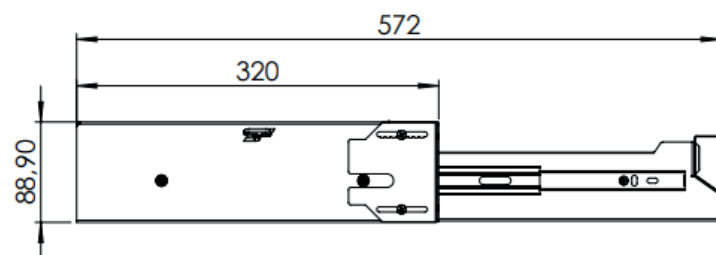

Rack drawer 19" 2U 320mm

19"
RACK

2U

TECHNICAL PARAMETERS

COLOUR	BLACK (RAL 9005)
NAME	RD19-2U-320B
EAN	5903351267533
PRODUCER	STALFLEX SP. Z O.O.
MATERIAL	SHEET METAL DC01
SHEET THICKNESS	0,8 MM
EXTERNAL DIMENSIONS	483x320[340]x88,9 [MM]
PACKAGING DIMENSIONS	525x402x90 [MM]
LOADING	10 KG
NET WEIGHT	3,77 KG
BRUTTO WEIGHT	4,32 KG
USE	INDOOR
EQUIPMENT	ASSEMBLY KIT

Rack drawer 19" 2U 320mm

DIMENSIONS GIVEN IN TOLERANCE OF +/- 4MM