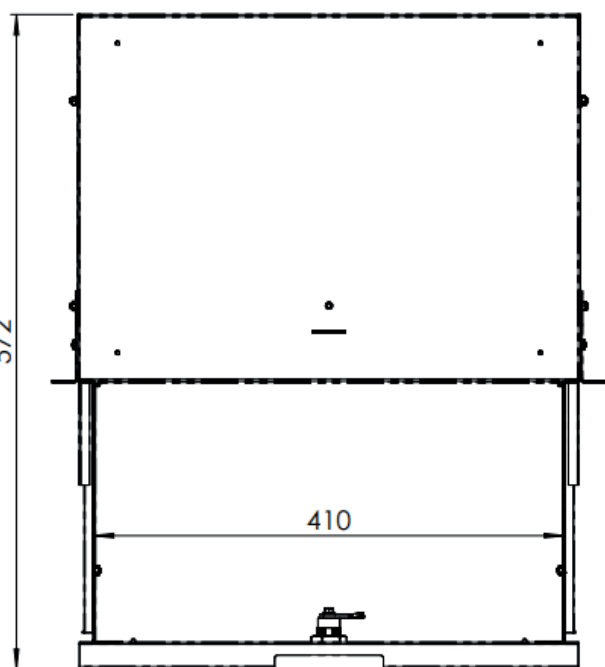

Rack drawer 19" 2U 320mm

19"
RACK

2U

TECHNICAL PARAMETERS

COLOUR	BLACK (RAL 9005)
NAME	RD19-2U-320B
EAN	5903351267533
PRODUCER	STALFLEX SP. Z O.O.
MATERIAL	SHEET METAL DC01
SHEET THICKNESS	0,8 MM
EXTERNAL DIMENSIONS	483x320[340]x88,9 [MM]
PACKAGING DIMENSIONS	525x402x90 [MM]
LOADING	10 KG
NET WEIGHT	3,77 KG
BRUTTO WEIGHT	4,32 KG
USE	INDOOR
EQUIPMENT	ASSEMBLY KIT

Rack drawer 19" 2U 320mm

DIMENSIONS GIVEN IN TOLERANCE OF +/- 4MM