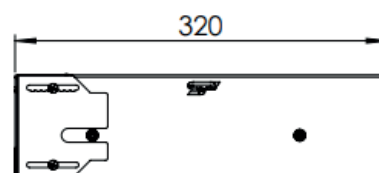

Rack drawer 19" 2U 320mm

19"
RACK

2U

TECHNICAL PARAMETERS

COLOUR	BLACK (RAL 9005)
NAME	RD19-2U-320B
EAN	5903351267533
PRODUCER	STALFLEX SP. Z O.O.
MATERIAL	SHEET METAL DC01
SHEET THICKNESS	0,8 MM
EXTERNAL DIMENSIONS	483x320[340]x88,9 [MM]
PACKAGING DIMENSIONS	525x402x90 [MM]
LOADING	10 KG
NET WEIGHT	3,77 KG
BRUTTO WEIGHT	4,32 KG
USE	INDOOR
EQUIPMENT	ASSEMBLY KIT

Rack drawer 19" 2U 320mm

DIMENSIONS GIVEN IN TOLERANCE OF +/- 4MM