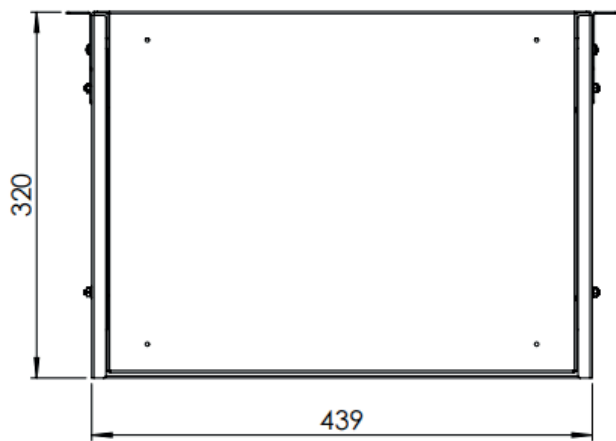

Rack drawer 19" 2U 320mm

19"
RACK

2U

TECHNICAL PARAMETERS

COLOUR	BLACK (RAL 9005)
NAME	RD19-2U-320B
EAN	5903351267533
PRODUCER	STALFLEX SP. Z O.O.
MATERIAL	SHEET METAL DC01
SHEET THICKNESS	0,8 MM
EXTERNAL DIMENSIONS	483x320[340]x88,9 [MM]
PACKAGING DIMENSIONS	525x402x90 [MM]
LOADING	10 KG
NET WEIGHT	3,77 KG
BRUTTO WEIGHT	4,32 KG
USE	INDOOR
EQUIPMENT	ASSEMBLY KIT

Rack drawer 19" 2U 320mm

DIMENSIONS GIVEN IN TOLERANCE OF +/- 4MM