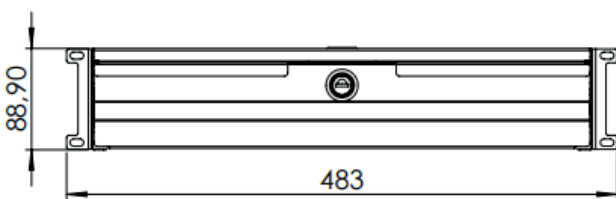

Rack drawer 19" 2U 320mm

19"
RACK

2U

TECHNICAL PARAMETERS

COLOUR	BLACK (RAL 9005)
NAME	RD19-2U-320B
EAN	5903351267533
PRODUCER	STALFLEX SP. Z O.O.
MATERIAL	SHEET METAL DC01
SHEET THICKNESS	0,8 MM
EXTERNAL DIMENSIONS	483x320[340]x88,9 [MM]
PACKAGING DIMENSIONS	525x402x90 [MM]
LOADING	10 KG
NET WEIGHT	3,77 KG
BRUTTO WEIGHT	4,32 KG
USE	INDOOR
EQUIPMENT	ASSEMBLY KIT

Rack drawer 19" 2U 320mm

DIMENSIONS GIVEN IN TOLERANCE OF +/- 4MM